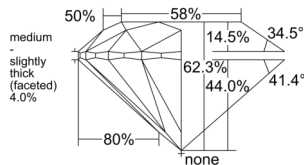

GIA®

FACSIMILE

GIA REPORT 7551480984

Verify this report at GIA.edu

GIA NATURAL DIAMOND DOSSIER®

June 12, 2026
GIA Report Number 7551480984
Shape and Cutting Style ..... Round Brilliant
Measurements ..... 5.41 - 5.45 x 3.38 mm

GRADING RESULTS

Carat Weight ..... 0.61 carat
Color Grade ..... F
Clarity Grade VS1
Cut Grade ..... Excellent

ADDITIONAL GRADING INFORMATION

Polish ..... Excellent
Symmetry ..... Excellent
Fluorescence ..... None
Clarity Characteristics..... Crystal, Cloud, Needle, Pinpoint
Inscription(s): GIA 7551480984

PROPORTIONS

Profile to actual proportions