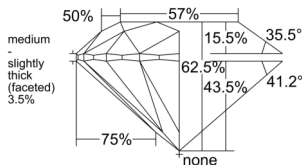

GIA®

FACSIMILE

GIA REPORT 7551480479

Verify this report at GIA.edu

GIA NATURAL DIAMOND DOSSIER®

June 30, 2026
GIA Report Number 7551480479
Shape and Cutting Style ..... Round Brilliant
Measurements ..... 5.66 - 5.70 x 3.55 mm

GRADING RESULTS

Carat Weight ..... 0.70 carat
Color Grade ..... D
Clarity Grade VS2
Cut Grade ..... Excellent

ADDITIONAL GRADING INFORMATION

Polish ..... Excellent
Symmetry ..... Excellent
Fluorescence ..... None
Clarity Characteristics ..... Crystal, Cloud
Inscription(s): GIA 7551480479

PROPORTIONS

Profile to actual proportions

GRADING SCALES

GIA COLOR SCALE	GIA CLARITY SCALE	GIA CUT SCALE	
D	FLAWLESS	EXCELLENT	
E	INTERNALLY FLAWLESS		
F		VVS₁	VERY GOOD
G	VVS₂		
H	VS₁	GOOD	
I	VS₂		
J	SI₁	FAIR	
K	SI₂		
L	I₁	POOR	
M	I₂		
N	I₃		
O			
P			
Q			
R			
S			
T			
U			
V			
W			
X			
Y			
Z