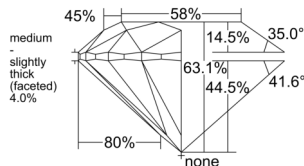

GIA®

FACSIMILE

GIA REPORT

7551435941

Verify this report at GIA.edu

GIA NATURAL DIAMOND DOSSIER®

June 05, 2026
GIA Report Number 7551435941
Shape and Cutting Style ..... Round Brilliant
Measurements ..... 5.02 - 5.05 x 3.18 mm

GRADING RESULTS

Carat Weight ..... 0.50 carat
Color Grade ..... E
Clarity Grade VS2
Cut Grade ..... Excellent

ADDITIONAL GRADING INFORMATION

Polish ..... Excellent
Symmetry ..... Excellent
Fluorescence ..... None
Clarity Characteristics ..... Feather, Cloud
Inscription(s): GIA 7551435941

PROPORTIONS

Profile to actual proportions