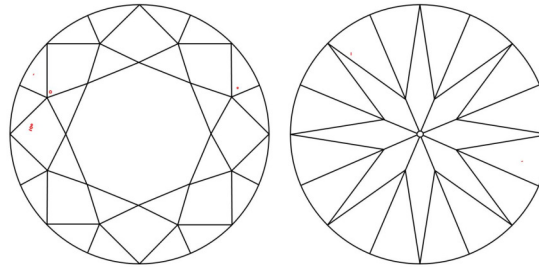

GIA NATURAL DIAMOND GRADING REPORT

June 09, 2026  
 GIA Report Number ..... 7551433336  
 Shape and Cutting Style ..... Round Brilliant  
 Measurements ..... 6.62 - 6.67 x 4.15 mm

GRADING RESULTS

Carat Weight ..... 1.14 carat  
 Color Grade ..... H  
 Clarity Grade ..... VS1  
 Cut Grade ..... Excellent

ADDITIONAL GRADING INFORMATION

Polish ..... Excellent  
 Symmetry ..... Excellent  
 Fluorescence ..... None  
 Inscription(s): GIA 7551433336

PROPORTIONS

Profile to actual proportions

CLARITY CHARACTERISTICS

KEY TO SYMBOLS\*

- Crystal
- ∖ Needle

\* Red symbols denote internal characteristics (inclusions). Green or black symbols denote external characteristics (blemishes). Diagram is an approximate representation of the diamond, and symbols shown indicate type, position, and approximate size of clarity characteristics. All clarity characteristics may not be shown. Details of finish are not shown.