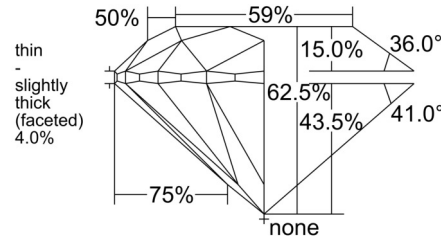

GIA NATURAL DIAMOND GRADING REPORT

June 09, 2026
GIA Report Number 7551433336
Shape and Cutting Style ..... Round Brilliant
Measurements ..... 6.62 - 6.67 x 4.15 mm

GRADING RESULTS

Carat Weight ..... 1.14 carat
Color Grade ..... H
Clarity Grade VS1
Cut Grade ..... Excellent

ADDITIONAL GRADING INFORMATION

Polish ..... Excellent
Symmetry ..... Excellent
Fluorescence ..... None
Inscription(s): GIA 7551433336

PROPORTIONS

Profile to actual proportions