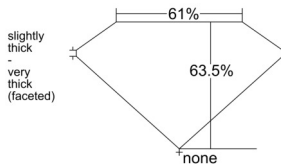

GIA®

FACSIMILE

GIA REPORT

7551430350

Verify this report at GIA.edu

GIA NATURAL DIAMOND DOSSIER®

June 10, 2026
GIA Report Number 7551430350
Shape and Cutting Style ..... Pear Brilliant
Measurements ..... 6.88 x 4.35 x 2.76 mm

GRADING RESULTS

Carat Weight ..... 0.50 carat
Color Grade ..... K
Clarity Grade VS2

ADDITIONAL GRADING INFORMATION

Polish ..... Excellent
Symmetry ..... Very Good
Fluorescence ..... None
Clarity Characteristics ..... Crystal
Inscription(s): GIA 7551430350

PROPORTIONS

Profile not to actual proportions

GRADING SCALES

GIA COLOR SCALE		GIA CLARITY SCALE			
COLORLESS	D	VERY VERY SLIGHTLY INCLUDED	FLAWLESS		
	E		INTERNALLY FLAWLESS		
	F		VVS₁		
	NEAR COLORLESS	G	VERY SLIGHTLY INCLUDED	VVS₂	
		H		VS₁	
		FAINT	I	SLIGHTLY INCLUDED	VS₂
			J		SI₁
	K		SI₂		
	VERT LIGHT		L	INCLUDED	I₁
			M		I₂
N			I₃		
O					
P					
Q					
R					
LIGHT	S				
	T				
	U				
	V				
	W				
	X				
	Y				
	Z