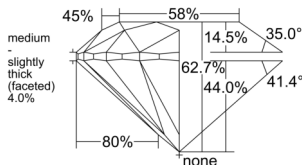

GIA®

FACSIMILE

GIA REPORT

7551425601

Verify this report at GIA.edu

GIA NATURAL DIAMOND DOSSIER®

June 04, 2026
GIA Report Number 7551425601
Shape and Cutting Style ..... Round Brilliant
Measurements ..... 4.44 - 4.46 x 2.79 mm

GRADING RESULTS

Carat Weight ..... 0.34 carat
Color Grade ..... G
Clarity Grade VS1
Cut Grade ..... Excellent

ADDITIONAL GRADING INFORMATION

Polish ..... Excellent
Symmetry ..... Excellent
Fluorescence ..... None
Clarity Characteristics ..... Cloud, Pinpoint
Inscription(s): GIA 7551425601

PROPORTIONS

Profile to actual proportions

GRADING SCALES

GIA COLOR SCALE

COLORLESS	D
	E
	F
	G
	H
	I
	J
NEAR COLORLESS	K
	L
FAIN	M
	N
	O
	P
VERY LIGHT	Q
	R
	S
	T
	U
	V
LIGHT	W
	X
	Y
	Z

GIA CLARITY SCALE

FLAWLESS	INTERNAL FLAWLESS	
		FLAWLESS
VERY VERY SLIGHTLY INCLUDED	VVS₁	
	VVS₂	
VERY SLIGHTLY INCLUDED	VS₁	
	VS₂	
SLIGHTLY INCLUDED	SI₁	
	SI₂	
INCLUDED	I₁	
	I₂	
	I₃	

GIA CUT SCALE

EXCELLENT
VERY GOOD
GOOD
FAIR
POOR