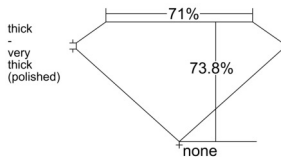

GIA®

FACSIMILE

GIA REPORT 7551422759

Verify this report at GIA.edu

GIA NATURAL DIAMOND DOSSIER®

June 04, 2026
GIA Report Number 7551422759
Shape and Cutting Style ..... Square Modified Brilliant
Measurements ..... 4.84 x 4.81 x 3.55 mm

GRADING RESULTS

Carat Weight ..... 0.74 carat
Color Grade ..... G
Clarity Grade VVS1

ADDITIONAL GRADING INFORMATION

Polish ..... Excellent
Symmetry ..... Very Good
Fluorescence ..... None
Clarity Characteristics..... Pinpoint, Feather
Inscription(s): GIA 7551422759

PROPORTIONS

Profile not to actual proportions

GRADING SCALES

GIA COLOR SCALE		GIA CLARITY SCALE			
COLORLESS	D	VERY VERY SLIGHTLY INCLUDED	FLAWLESS		
	E		INTERNALLY FLAWLESS		
	F	VERY SLIGHTLY INCLUDED	VVS₁		
	G		VVS₂		
	H		VS₁		
	NEAR COLORLESS	I	SLIGHTLY INCLUDED	VS₂	
		J		SI₁	
		FAINT	K	INCLUDED	SI₂
			L		I₁
			M		I₂
N			I₃		
VERT LIGHT	O	LIGHT			
	P				
	Q				
	R				
	S				
	T				
	U				
	V				
W					
X					
Y					
Z