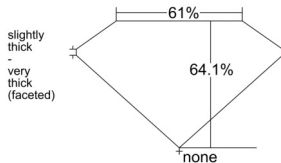

GIA®

FACSIMILE

GIA REPORT 7551398617

Verify this report at GIA.edu

GIA NATURAL DIAMOND DOSSIER®

June 02, 2026
GIA Report Number 7551398617
Shape and Cutting Style ..... Pear Brilliant
Measurements ..... 7.79 x 4.82 x 3.09 mm

GRADING RESULTS

Carat Weight ..... 0.71 carat
Color Grade ..... K, Faint Brown
Clarity Grade SI2

ADDITIONAL GRADING INFORMATION

Polish ..... Excellent
Symmetry ..... Excellent
Fluorescence ..... None
Clarity Characteristics ..... Crystal
Inscription(s): GIA 7551398617

PROPORTIONS

Profile not to actual proportions

GRADING SCALES

GIA COLOR SCALE		GIA CLARITY SCALE		
NEAR COLORLESS	D	VERY SLIGHTLY INCLUDED	FLAWLESS	
	E		INTERNALLY FLAWLESS	
	F	VERY SLIGHTLY INCLUDED	VVS₁	
	G		VVS₂	
	H		VS₁	
	FAINT	I	VERY SLIGHTLY INCLUDED	VS₂
		J		SI₁
		K	SLIGHTLY INCLUDED	SI₂
		L		I₁
		M		I₂
N		I₃		
VERY LIGHT	O	INCLUDED		
	P			
	Q			
	R			
	S			
	T			
LIGHT	U			
	V			
	W			
	X			
Y				
Z