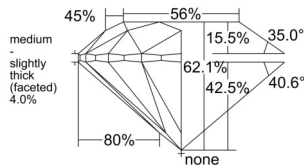

GIA®

FACSIMILE

GIA REPORT

7551394465

Verify this report at GIA.edu

GIA NATURAL DIAMOND DOSSIER®

June 01, 2026
GIA Report Number 7551394465
Shape and Cutting Style ..... Round Brilliant
Measurements ..... 5.06 - 5.09 x 3.15 mm

GRADING RESULTS

Carat Weight ..... 0.50 carat
Color Grade ..... K
Clarity Grade VS1
Cut Grade ..... Excellent

ADDITIONAL GRADING INFORMATION

Polish ..... Excellent
Symmetry ..... Excellent
Fluorescence ..... None
Clarity Characteristics..... Indented Natural, Cloud
Inscription(s): GIA 7551394465

PROPORTIONS

Profile to actual proportions

GRADING SCALES

GIA COLOR SCALE

COLORLESS	D
	E
	F
	G
	H
	I
	J
NEAR COLORLESS	K
	L
FAIN	M
	N
	O
	P
VERY LIGHT	Q
	R
	S
	T
	U
	V
	W
	X
	Y
LIGHT	Z

GIA CLARITY SCALE

FLAWLESS	INTERNAL FLAWLESS	
		FLAWLESS
VERY VERY SLIGHTLY INCLUDED	VVS₁	
	VVS₂	
VERY SLIGHTLY INCLUDED	VS₁	
	VS₂	
SLIGHTLY INCLUDED	SI₁	
	SI₂	
INCLUDED	I₁	
	I₂	
	I₃	

GIA CUT SCALE

EXCELLENT
VERY GOOD
GOOD
FAIR
POOR