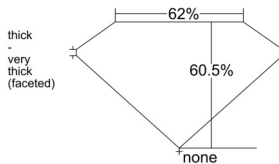

GIA®

FACSIMILE

GIA REPORT 7551391426

Verify this report at GIA.edu

GIA NATURAL DIAMOND DOSSIER®

June 01, 2026
GIA Report Number 7551391426
Shape and Cutting Style ..... Heart Brilliant
Measurements ..... 4.62 x 5.44 x 3.29 mm

GRADING RESULTS

Carat Weight ..... 0.50 carat
Color Grade ..... G
Clarity Grade VVS1

ADDITIONAL GRADING INFORMATION

Polish ..... Excellent
Symmetry ..... Very Good
Fluorescence ..... Faint
Clarity Characteristics ..... Cloud, Surface Graining
Inscription(s): GIA 7551391426

PROPORTIONS

Profile not to actual proportions

GRADING SCALES

GIA COLOR SCALE		GIA CLARITY SCALE			
COLORLESS	D	VERY VERY SLIGHTLY INCLUDED	FLAWLESS		
	E		INTERNALLY FLAWLESS		
	F	VERY SLIGHTLY INCLUDED	VVS₁		
	G		VVS₂		
	H		VS₁		
	NEAR COLORLESS	I	VERY SLIGHTLY INCLUDED	VS₂	
		J		SI₁	
		FAINT	K	SLIGHTLY INCLUDED	SI₂
			L		I₁
			M		I₂
VERT LIGHT	N	INCLUDED	I₃		
	O				
	P				
	Q				
	R				
LIGHT	S				
	T				
	U				
	V				
	W				
X					
Y					
Z