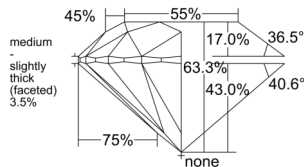

GIA®

FACSIMILE

GIA REPORT

7551387684

Verify this report at GIA.edu

GIA NATURAL DIAMOND DOSSIER®

May 29, 2026
GIA Report Number 7551387684
Shape and Cutting Style ..... Round Brilliant
Measurements ..... 5.04 - 5.09 x 3.21 mm

GRADING RESULTS

Carat Weight ..... 0.51 carat
Color Grade ..... E
Clarity Grade VS2
Cut Grade ..... Excellent

ADDITIONAL GRADING INFORMATION

Polish ..... Excellent
Symmetry ..... Excellent
Fluorescence ..... None
Clarity Characteristics ..... Cloud
Inscription(s): GIA 7551387684

PROPORTIONS

Profile to actual proportions