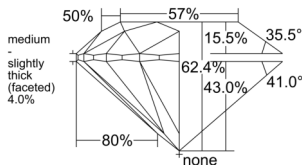

GIA®

FACSIMILE

GIA REPORT 7551377479

Verify this report at GIA.edu

GIA NATURAL DIAMOND DOSSIER®

June 01, 2026
GIA Report Number 7551377479
Shape and Cutting Style ..... Round Brilliant
Measurements ..... 4.80 - 4.82 x 3.01 mm

GRADING RESULTS

Carat Weight ..... 0.43 carat
Color Grade ..... M
Clarity Grade VS1
Cut Grade ..... Excellent

ADDITIONAL GRADING INFORMATION

Polish ..... Excellent
Symmetry ..... Excellent
Fluorescence ..... None
Clarity Characteristics ..... Crystal, Needle
Inscription(s): GIA 7551377479

PROPORTIONS

GRADING SCALES

GIA COLOR SCALE	GIA CLARITY SCALE	GIA CUT SCALE	
D	FLAWLESS	EXCELLENT	
E	INTERNALLY FLAWLESS		
F		VVS₁	VERY GOOD
G	VVS₂		
H	VS₁	GOOD	
I	VS₂		
J	SI₁	FAIR	
K	SI₂		
L	I₁	POOR	
M	I₂		
N	I₃		
O			
P			
Q			
R			
S			
T			
U			
V			
W			
X			
Y			
Z