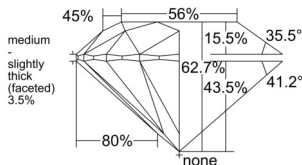

GIA®

FACSIMILE

GIA REPORT 7551374695

Verify this report at GIA.edu

GIA NATURAL DIAMOND DOSSIER®

May 29, 2026
GIA Report Number 7551374695
Shape and Cutting Style ..... Round Brilliant
Measurements ..... 5.05 - 5.09 x 3.18 mm

GRADING RESULTS

Carat Weight ..... 0.50 carat
Color Grade ..... G
Clarity Grade VVS1
Cut Grade ..... Excellent

ADDITIONAL GRADING INFORMATION

Polish ..... Excellent
Symmetry ..... Excellent
Fluorescence ..... None
Clarity Characteristics ..... Pinpoint
Inscription(s): GIA 7551374695

PROPORTIONS

Profile to actual proportions