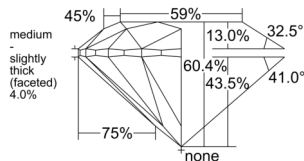

GIA®

FACSIMILE

GIA REPORT

7551374657

Verify this report at GIA.edu

GIA NATURAL DIAMOND DOSSIER®

May 29, 2026
GIA Report Number 7551374657
Shape and Cutting Style ..... Round Brilliant
Measurements ..... 4.78 - 4.81 x 2.90 mm

GRADING RESULTS

Carat Weight ..... 0.41 carat
Color Grade ..... H
Clarity Grade VS1
Cut Grade ..... Excellent

ADDITIONAL GRADING INFORMATION

Polish ..... Excellent
Symmetry ..... Excellent
Fluorescence ..... None
Clarity Characteristics ..... Cloud
Inscription(s): GIA 7551374657

PROPORTIONS

Profile to actual proportions

GRADING SCALES

GIA COLOR SCALE

COLORESS	D
	E
	F
	G
	H
	I
	J
NEAR COLORESS	K
	L
FLAUNT	M
	N
	O
	P
	Q
VERY LIGHT	R
	S
	T
	U
	V
	W
	X
	Y
LIGHT	Z

GIA CLARITY SCALE

GIA CUT SCALE

EXCELLENT
VERY GOOD
GOOD
FAIR
POOR