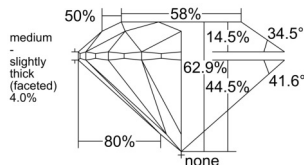

GIA®

FACSIMILE

GIA REPORT 7551371816

Verify this report at GIA.edu

GIA NATURAL DIAMOND DOSSIER®

May 28, 2026
GIA Report Number 7551371816
Shape and Cutting Style ..... Round Brilliant
Measurements ..... 5.64 - 5.68 x 3.56 mm

GRADING RESULTS

Carat Weight ..... 0.70 carat
Color Grade ..... H
Clarity Grade VS2
Cut Grade ..... Excellent

ADDITIONAL GRADING INFORMATION

Polish ..... Excellent
Symmetry ..... Excellent
Fluorescence ..... None
Clarity Characteristics ..... Cloud, Feather
Inscription(s): GIA 7551371816

PROPORTIONS

Profile to actual proportions

GRADING SCALES

GIA COLOR SCALE

COLOREDNESS	D
	E
	F
	G
	H
	I
	J
NEAR COLORLESS	K
	L
FAIN	M
	N
	O
	P
	Q
VERY LIGHT	R
	S
	T
	U
	V
	W
	X
	Y
LIGHT	Z

GIA CLARITY SCALE

VERY VERY SLIGHTLY INCLUDED	FLAWLESS
	INTERNALLY FLAWLESS
VERY SLIGHTLY INCLUDED	VVS₁
	VVS₂
SLIGHTLY INCLUDED	VS₁
	VS₂
INCLUDED	SI₁
	SI₂
	I₁
	I₂
	I₃

GIA CUT SCALE

EXCELLENT
VERY GOOD
GOOD
FAIR
POOR