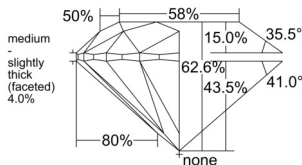

GIA®

FACSIMILE

GIA REPORT

7551343481

Verify this report at GIA.edu

GIA NATURAL DIAMOND DOSSIER®

May 27, 2026
GIA Report Number 7551343481
Shape and Cutting Style ..... Round Brilliant
Measurements ..... 5.41 - 5.44 x 3.39 mm

GRADING RESULTS

Carat Weight ..... 0.62 carat
Color Grade ..... H
Clarity Grade VVS1
Cut Grade ..... Excellent

ADDITIONAL GRADING INFORMATION

Polish ..... Excellent
Symmetry ..... Excellent
Fluorescence ..... None
Clarity Characteristics ..... Feather, Surface Graining
Inscription(s): GIA 7551343481

PROPORTIONS

Profile to actual proportions

GRADING SCALES

GIA COLOR SCALE

COLORLESS	D
	E
	F
	G
	H
	I
	J
NEAR COLORLESS	K
	L
Faint	M
	N
	O
	P
	Q
	R
	S
	T
	U
	V
	W
	X
	Y
Light	Z

GIA CLARITY SCALE

FLAWLESS	VERY VERY SLIGHTLY INCLUDED	VVS₁	
			VVS₂
INTERNALLY FLAWLESS	VERY SLIGHTLY INCLUDED	VS₁	
		VS₂	
SLIGHTLY INCLUDED	INCLUDED	SI₁	
		SI₂	
I₁	I₂	I₃	

GIA CUT SCALE

EXCELLENT
VERY GOOD
GOOD
FAIR
POOR