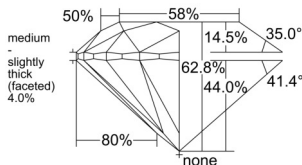

GIA®

FACSIMILE

GIA REPORT

7551340184

Verify this report at GIA.edu

GIA NATURAL DIAMOND DOSSIER®

May 25, 2026
GIA Report Number 7551340184
Shape and Cutting Style ..... Round Brilliant
Measurements ..... 5.06 - 5.09 x 3.19 mm

GRADING RESULTS

Carat Weight ..... 0.51 carat
Color Grade ..... D
Clarity Grade VVS2
Cut Grade ..... Excellent

ADDITIONAL GRADING INFORMATION

Polish ..... Excellent
Symmetry ..... Excellent
Fluorescence ..... Very Strong Blue
Clarity Characteristics ..... Pinpoint
Inscription(s): GIA 7551340184

PROPORTIONS

Profile to actual proportions

GRADING SCALES

GIA COLOR SCALE

COLORESS	D
	E
	F
	G
	H
	I
	J
NEAR COLORESS	K
	L
FAIN	M
	N
	O
	P
VERY LIGHT	Q
	R
	S
	T
	U
	V
	W
	X
	Y
LIGHT	Z

GIA CLARITY SCALE

FLAWLESS	INTERNAL FLAWLESS	
		EXCELLENT
VERY VERY SLIGHTLY INCLUDED	VVS₁	
	VVS₂	
VERY SLIGHTLY INCLUDED	VS₁	
	VS₂	
SLIGHTLY INCLUDED	SI₁	
	SI₂	
INCLUDED	I₁	
	I₂	
	I₃	
	POOR	

GIA CUT SCALE

EXCELLENT
VERY GOOD
GOOD
FAIR
POOR