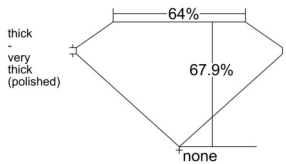

GIA®

FACSIMILE

GIA REPORT

7551338516

Verify this report at GIA.edu

GIA NATURAL DIAMOND DOSSIER®

May 26, 2026

GIA Report Number 7551338516

Shape and Cutting Style ..... **Cut-Cornered Rectangular Modified Brilliant**

Measurements ..... 5.54 x 3.94 x 2.68 mm

GRADING RESULTS

Carat Weight ..... 0.51 carat

Color Grade ..... F

Clarity Grade VVS1

ADDITIONAL GRADING INFORMATION

Polish ..... Excellent

Symmetry ..... Excellent

Fluorescence ..... None

Clarity Characteristics..... **Pinpoint, Internal Graining, Feather**

Inscription(s): GIA 7551338516

PROPORTIONS

Profile not to actual proportions

GRADING SCALES

GIA COLOR SCALE		GIA CLARITY SCALE			
COLORLESS	D	VERY VERY SLIGHTLY INCLUDED	FLAWLESS		
	E		INTERNALLY FLAWLESS		
	F	VERY SLIGHTLY INCLUDED	VVS₁		
	G		VVS₂		
	H		VS₁		
	NEAR COLORLESS	I	SLIGHTLY INCLUDED	VS₂	
		J		S₁	
		FAINT	K	INCLUDED	S₂
			L		I₁
			M		I₂
VERT LIGHT	N	LIGHT	I₃		
	O				
	P				
	Q				
	R				
	S				
	T