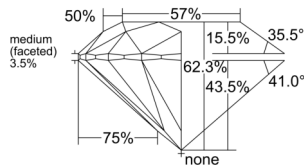

GIA®

FACSIMILE

GIA REPORT

7551336149

Verify this report at GIA.edu

GIA NATURAL DIAMOND DOSSIER®

May 25, 2026
GIA Report Number 7551336149
Shape and Cutting Style ..... Round Brilliant
Measurements ..... 5.74 - 5.76 x 3.58 mm

GRADING RESULTS

Carat Weight ..... 0.72 carat
Color Grade ..... D
Clarity Grade VVS1
Cut Grade ..... Excellent

ADDITIONAL GRADING INFORMATION

Polish ..... Excellent
Symmetry ..... Excellent
Fluorescence ..... None
Clarity Characteristics ..... Pinpoint
Inscription(s): GIA 7551336149

PROPORTIONS

Profile to actual proportions