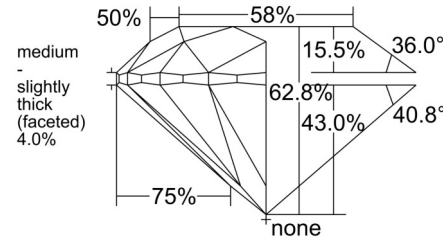

GIA NATURAL DIAMOND GRADING REPORT

May 25, 2026
 GIA Report Number 7551315634
 Shape and Cutting Style Round Brilliant
 Measurements 7.96 - 8.02 x 5.02 mm

GRADING RESULTS

Carat Weight 2.01 carat
 Color Grade K
 Clarity Grade VS1
 Cut Grade Excellent

ADDITIONAL GRADING INFORMATION

Polish Excellent
 Symmetry Excellent
 Fluorescence None
 Inscription(s): GIA 7551315634

PROPORTIONS

CLARITY CHARACTERISTICS

KEY TO SYMBOLS*

-  Feather
-  Pinpoint

* Red symbols denote internal characteristics (inclusions). Green or black symbols denote external characteristics (blemishes). Diagram is an approximate representation of the diamond, and symbols shown indicate type, position, and approximate size of clarity characteristics. All clarity characteristics may not be shown. Details of finish are not shown.