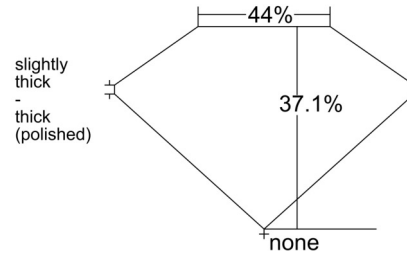

GIA NATURAL DIAMOND GRADING REPORT

May 22, 2026
GIA Report Number 7551303369
Shape and Cutting Style ..... Half-Moon Step Cut
Measurements ..... 5.18 x 7.85 x 2.91 mm

GRADING RESULTS

Carat Weight ..... 1.01 carat
Color Grade ..... D
Clarity Grade VS2

ADDITIONAL GRADING INFORMATION

Polish ..... Excellent
Symmetry ..... Very Good
Fluorescence ..... None
Inscription(s): GIA 7551303369
Comments: Surface graining is not shown.

PROPORTIONS

Profile not to actual proportions