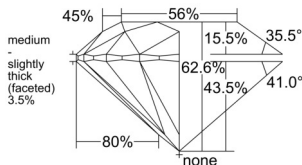

GIA®

FACSIMILE

GIA REPORT

7551289234

Verify this report at GIA.edu

GIA NATURAL DIAMOND DOSSIER®

May 19, 2026
GIA Report Number 7551289234
Shape and Cutting Style ..... Round Brilliant
Measurements ..... 5.32 - 5.34 x 3.34 mm

GRADING RESULTS

Carat Weight ..... 0.58 carat
Color Grade ..... H
Clarity Grade S11
Cut Grade ..... Excellent

ADDITIONAL GRADING INFORMATION

Polish ..... Excellent
Symmetry ..... Excellent
Fluorescence ..... Faint
Clarity Characteristics..... Crystal, Cloud
Inscription(s): GIA 7551289234

PROPORTIONS

Profile to actual proportions

GRADING SCALES

GIA COLOR SCALE

COLORLESS	D
	E
	F
	G
	H
	I
	J
NEAR COLORLESS	K
	L
	M
	N
	O
	P
	Q
	R
	S
	T
	U
	V
	W
	X
	Y
LIGHT	Z

GIA CLARITY SCALE

FLAWLESS	VERY VERY SLIGHTLY INCLUDED	VVS₁	VVS₂	VS₁	VS₂	S1₁	S1₂	I₁	I₂	I₃	
											INTERNALLY FLAWLESS

GIA CUT SCALE

EXCELLENT
VERY GOOD
GOOD
FAIR
POOR