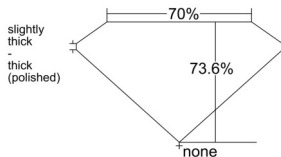

GIA®

FACSIMILE

GIA REPORT 7551285756

Verify this report at GIA.edu

GIA NATURAL DIAMOND DOSSIER®

May 19, 2026
GIA Report Number 7551285756
Shape and Cutting Style ..... Square Modified Brilliant
Measurements ..... 4.77 x 4.75 x 3.50 mm

GRADING RESULTS

Carat Weight ..... 0.71 carat
Color Grade ..... H
Clarity Grade VVS1

ADDITIONAL GRADING INFORMATION

Polish ..... Excellent
Symmetry ..... Excellent
Fluorescence ..... None
Clarity Characteristics ..... Feather
Inscription(s): GIA 7551285756

PROPORTIONS

Profile not to actual proportions

GRADING SCALES

GIA COLOR SCALE		GIA CLARITY SCALE	
COLORLESS	D	VERY VERY SLIGHTLY INCLUDED	FLAWLESS
	E		INTERNALLY FLAWLESS
	F		VVS₁
	G		VVS₂
	H		VS₁
	I		VS₂
	J		SI₁
	K		SI₂
	L		I₁
	M		I₂
NEAR COLORLESS	N	SLIGHTLY INCLUDED	I₃
	O		
	P		
	Q		
FAINT	R		
	S		
	T		
	U		
VERY LIGHT	V		
	W		
	X		
	Y		
LIGHT	Z