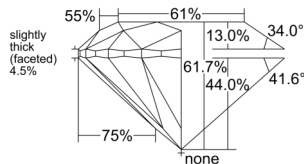

GIA®

FACSIMILE

GIA REPORT

7551284431

Verify this report at GIA.edu

GIA NATURAL DIAMOND DOSSIER®

May 20, 2026
GIA Report Number 7551284431
Shape and Cutting Style ..... Round Brilliant
Measurements ..... 5.05 - 5.07 x 3.13 mm

GRADING RESULTS

Carat Weight ..... 0.50 carat
Color Grade ..... J
Clarity Grade VS1
Cut Grade ..... Very Good

ADDITIONAL GRADING INFORMATION

Polish ..... Excellent
Symmetry ..... Excellent
Fluorescence ..... Faint
Clarity Characteristics..... Crystal, Pinpoint, Indented Natural
Inscription(s): GIA 7551284431

PROPORTIONS

Profile to actual proportions