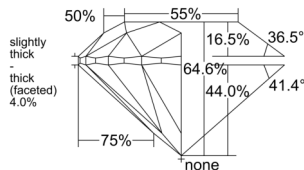

GIA®

FACSIMILE

GIA REPORT 7551274222

Verify this report at GIA.edu

GIA NATURAL DIAMOND DOSSIER®

May 18, 2026
GIA Report Number 7551274222
Shape and Cutting Style ..... Round Brilliant
Measurements ..... 5.56 - 5.59 x 3.60 mm

GRADING RESULTS

Carat Weight ..... 0.70 carat
Color Grade ..... J
Clarity Grade VVS2
Cut Grade ..... Very Good

ADDITIONAL GRADING INFORMATION

Polish ..... Excellent
Symmetry ..... Excellent
Fluorescence ..... Medium Blue
Clarity Characteristics ..... Pinpoint, Natural
Inscription(s): GIA 7551274222

PROPORTIONS

Profile to actual proportions