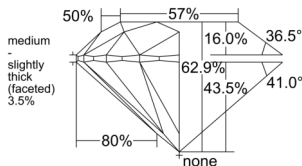

GIA®

FACSIMILE

GIA REPORT 7551249072

Verify this report at GIA.edu

GIA NATURAL DIAMOND DOSSIER®

May 15, 2026
GIA Report Number 7551249072
Shape and Cutting Style ..... Round Brilliant
Measurements ..... 5.03 - 5.06 x 3.18 mm

GRADING RESULTS

Carat Weight ..... 0.50 carat
Color Grade ..... M
Clarity Grade S11
Cut Grade ..... Excellent

ADDITIONAL GRADING INFORMATION

Polish ..... Excellent
Symmetry ..... Excellent
Fluorescence ..... None
Clarity Characteristics ..... Crystal, Feather
Inscription(s): GIA 7551249072

PROPORTIONS

GRADING SCALES

GIA COLOR SCALE

COLOREDNESS	D
	E
	F
	G
	H
	I
	J
NEAR COLORLESS	K
	L
FAIN	M
	N
	O
	P
VERY LIGHT	Q
	R
	S
	T
	U
	V
	W
	X
	Y
LIGHT	Z

GIA CLARITY SCALE

FLAWLESS	VERY VERY SLIGHTLY INCLUDED	VVS₁	VVS₂	VS₁	VS₂	S1₁	S1₂	I₁	I₂	I₃	
											INTERNAL FLAWLESS

GIA CUT SCALE

EXCELLENT
VERY GOOD
GOOD
FAIR
POOR