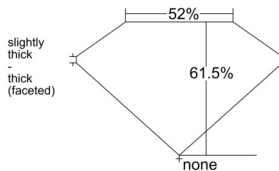

GIA®

FACSIMILE

GIA REPORT 7551230467

Verify this report at GIA.edu

GIA NATURAL DIAMOND DOSSIER®

May 12, 2026
GIA Report Number 7551230467
Shape and Cutting Style ..... Heart Brilliant
Measurements ..... 4.71 x 5.47 x 3.36 mm

GRADING RESULTS

Carat Weight ..... 0.50 carat
Color Grade ..... D
Clarity Grade VS1

ADDITIONAL GRADING INFORMATION

Polish ..... Excellent
Symmetry ..... Excellent
Fluorescence ..... None
Clarity Characteristics..... Crystal, Feather, Pinpoint, Cloud
Inscription(s): GIA 7551230467

PROPORTIONS

Profile not to actual proportions

GRADING SCALES

GIA COLOR SCALE		GIA CLARITY SCALE	
COLORLESS	D	VERY VERY SLIGHTLY INCLUDED	FLAWLESS
	E		INTERNALLY FLAWLESS
	F		VVS₁
	G		VVS₂
	H		VS₁
	I		VS₂
	J		SI₁
	K		SI₂
	L		I₁
	M		I₂
NEAR COLORLESS	N	SLIGHTLY INCLUDED	I₃
	O		
	P		
	Q		
FAINT	R		
	S		
	T		
	U		
VERT LIGHT	V		
	W		
	X		
	Y		
LIGHT	Z