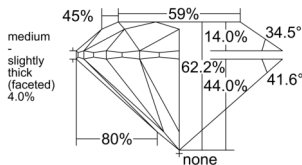

GIA®

FACSIMILE

GIA REPORT 7551227843

Verify this report at GIA.edu

GIA NATURAL DIAMOND DOSSIER®

May 11, 2026
GIA Report Number 7551227843
Shape and Cutting Style ..... Round Brilliant
Measurements ..... 5.76 - 5.78 x 3.59 mm

GRADING RESULTS

Carat Weight ..... 0.73 carat
Color Grade ..... F
Clarity Grade VVS1
Cut Grade ..... Excellent

ADDITIONAL GRADING INFORMATION

Polish ..... Excellent
Symmetry ..... Excellent
Fluorescence ..... None
Clarity Characteristics ..... Cloud, Feather
Inscription(s): GIA 7551227843

PROPORTIONS

Profile to actual proportions