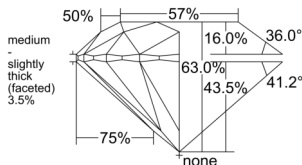

GIA®

FACSIMILE

GIA REPORT 7551207576

Verify this report at GIA.edu

GIA NATURAL DIAMOND DOSSIER®

May 09, 2026
GIA Report Number 7551207576
Shape and Cutting Style ..... Round Brilliant
Measurements ..... 5.03 - 5.07 x 3.18 mm

GRADING RESULTS

Carat Weight ..... 0.50 carat
Color Grade ..... M
Clarity Grade VS1
Cut Grade ..... Excellent

ADDITIONAL GRADING INFORMATION

Polish ..... Excellent
Symmetry ..... Excellent
Fluorescence ..... None
Clarity Characteristics ..... Cloud, Pinpoint
Inscription(s): GIA 7551207576

PROPORTIONS

Profile to actual proportions

GRADING SCALES

GIA COLOR SCALE	GIA CLARITY SCALE	GIA CUT SCALE	
D	FLAWLESS	EXCELLENT	
E	INTERNALLY FLAWLESS		
F		VVS₁	VERY GOOD
G	VVS₂		
H	VS₁	GOOD	
I	VS₂		
J	SI₁	FAIR	
K	SI₂		
L	I₁	POOR	
M	I₂		
N	I₃		
O			
P			
Q			
R			
S			
T			
U			
V			
W			
X			
Y			
Z