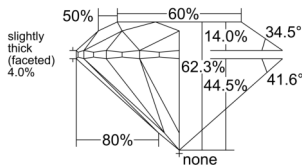

GIA®

FACSIMILE

GIA REPORT 7551207081

Verify this report at GIA.edu

GIA NATURAL DIAMOND DOSSIER®

May 08, 2026
GIA Report Number 7551207081
Shape and Cutting Style ..... Round Brilliant
Measurements ..... 5.05 - 5.08 x 3.15 mm

GRADING RESULTS

Carat Weight ..... 0.50 carat
Color Grade ..... E
Clarity Grade VVS1
Cut Grade ..... Excellent

ADDITIONAL GRADING INFORMATION

Polish ..... Excellent
Symmetry ..... Excellent
Fluorescence ..... Faint
Clarity Characteristics ..... Pinpoint, Feather
Inscription(s): GIA 7551207081

PROPORTIONS

Profile to actual proportions