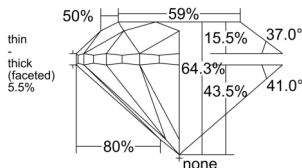

GIA®

FACSIMILE

GIA REPORT 7551202062

Verify this report at GIA.edu

GIA NATURAL DIAMOND DOSSIER®

May 09, 2026
GIA Report Number 7551202062
Shape and Cutting Style ..... Round Brilliant
Measurements ..... 4.56 - 4.63 x 2.95 mm

GRADING RESULTS

Carat Weight ..... 0.40 carat
Color Grade ..... F
Clarity Grade VS1
Cut Grade ..... Very Good

ADDITIONAL GRADING INFORMATION

Polish ..... Excellent
Symmetry ..... Very Good
Fluorescence ..... None
Clarity Characteristics..... Indented Natural, Pinpoint
Inscription(s): GIA 7551202062

PROPORTIONS

Profile to actual proportions

GRADING SCALES

GIA COLOR SCALE	GIA CLARITY SCALE	GIA CUT SCALE	
D	FLAWLESS	EXCELLENT	
E	INTERNALLY FLAWLESS		
F		VVS₁	VERY GOOD
G	VVS₂		
H	VS₁	GOOD	
I	VS₂		
J	SI₁	FAIR	
K	SI₂		
L	I₁	POOR	
M			
N			
O	I₂		
P			
Q			
R	I₃		
S			
T			
U			
V			
W			
X			
Y			
Z