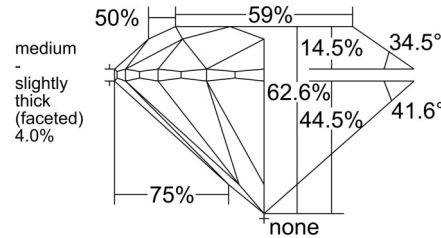

GIA REPORT
7551198232

Verify this report at GIA.edu

FACSIMILE

This is a digital representation of the original GIA Report. This representation might not be accepted in lieu of the original GIA Report in certain circumstances. The original GIA Report includes certain security features which are not reproducible on this facsimile.

GIA NATURAL DIAMOND GRADING REPORT

May 08, 2026
GIA Report Number 7551198232
Shape and Cutting Style ..... Round Brilliant
Measurements ..... 6.69 - 6.73 x 4.20 mm

GRADING RESULTS

Carat Weight ..... 1.17 carat
Color Grade ..... H
Clarity Grade VS2
Cut Grade ..... Excellent

ADDITIONAL GRADING INFORMATION

Polish ..... Excellent
Symmetry ..... Excellent
Fluorescence ..... None
Inscription(s): GIA 7551198232

Comments: Clarity grade is based on clouds that are not shown.

PROPORTIONS

Profile to actual proportions