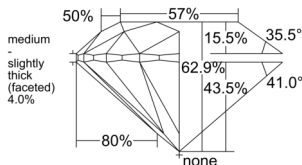

GIA®

FACSIMILE

GIA REPORT 7551193449

Verify this report at GIA.edu

GIA NATURAL DIAMOND DOSSIER®

May 08, 2026
GIA Report Number 7551193449
Shape and Cutting Style ..... Round Brilliant
Measurements ..... 4.68 - 4.72 x 2.95 mm

GRADING RESULTS

Carat Weight ..... 0.40 carat
Color Grade ..... D
Clarity Grade VS1
Cut Grade ..... Excellent

ADDITIONAL GRADING INFORMATION

Polish ..... Excellent
Symmetry ..... Excellent
Fluorescence ..... Strong Blue
Clarity Characteristics..... Cloud, Needle, Pinpoint
Inscription(s): GIA 7551193449

PROPORTIONS

Profile to actual proportions