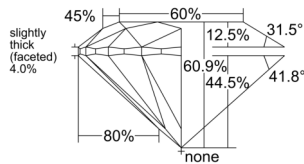

GIA®

FACSIMILE

GIA REPORT 7551193276

Verify this report at GIA.edu

GIA NATURAL DIAMOND DOSSIER®

May 06, 2026
GIA Report Number 7551193276
Shape and Cutting Style ..... Round Brilliant
Measurements ..... 5.11 - 5.14 x 3.12 mm

GRADING RESULTS

Carat Weight ..... 0.50 carat
Color Grade ..... D
Clarity Grade VVS1
Cut Grade ..... Excellent

ADDITIONAL GRADING INFORMATION

Polish ..... Excellent
Symmetry ..... Excellent
Fluorescence ..... None
Clarity Characteristics..... Needle, Pinpoint, Cloud
Inscription(s): GIA 7551193276

PROPORTIONS

Profile to actual proportions