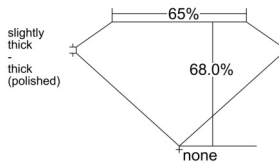

GIA®

FACSIMILE

GIA REPORT

7551192679

Verify this report at GIA.edu

GIA NATURAL DIAMOND DOSSIER®

May 07, 2026
GIA Report Number 7551192679
Shape and Cutting Style ..... **Cut-Cornered Rectangular Modified Brilliant**
Measurements ..... 4.58 x 3.38 x 2.30 mm

GRADING RESULTS

Carat Weight ..... 0.31 carat
Color Grade ..... F
Clarity Grade VVS1

ADDITIONAL GRADING INFORMATION

Polish ..... Excellent
Symmetry ..... Excellent
Fluorescence ..... None
Clarity Characteristics ..... Pinpoint
Inscription(s): GIA 7551192679

PROPORTIONS

Profile not to actual proportions

GRADING SCALES

GIA COLOR SCALE		GIA CLARITY SCALE		
COLORLESS	D	VERY VERY SLIGHTLY INCLUDED	FLAWLESS	
	E		INTERNALLY FLAWLESS	
	F		VVS₁	
	G		VVS₂	
	NEAR COLORLESS	H	VERY SLIGHTLY INCLUDED	VS₁
		I		VS₂
		J	SLIGHTLY INCLUDED	SI₁
		K		SI₂
	FAINT	L	INCLUDED	I₁
		M		I₂
N		I₃		
O				
VERT LIGHT		P		
		Q		
		R		
		S		
LIGHT	T			
	U			
	V			
	W			
	X			
	Y			
	Z