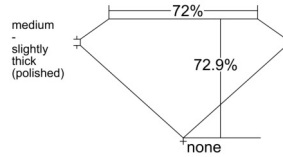

GIA®

FACSIMILE

GIA REPORT 7551191492

Verify this report at GIA.edu

GIA NATURAL DIAMOND DOSSIER®

May 06, 2026
GIA Report Number 7551191492
Shape and Cutting Style ..... **Square Modified Brilliant**
Measurements ..... 3.97 x 3.95 x 2.88 mm

GRADING RESULTS

Carat Weight ..... 0.40 carat
Color Grade ..... E
Clarity Grade VS1

ADDITIONAL GRADING INFORMATION

Polish ..... Excellent
Symmetry ..... Very Good
Fluorescence ..... None
Clarity Characteristics ..... Crystal, Cloud, Pinpoint
Inscription(s): GIA 7551191492

PROPORTIONS

Profile not to actual proportions

GRADING SCALES

GIA COLOR SCALE		GIA CLARITY SCALE		
COLORLESS	D	VERY VERY SLIGHTLY INCLUDED	FLAWLESS	
	E		INTERNALLY FLAWLESS	
	F		VS₁	
	NEAR COLORLESS	G	VERY SLIGHTLY INCLUDED	VS₂
		H		VS₁
		I	SLIGHTLY INCLUDED	VS₂
		J		SI₁
		K		SI₂
	FAINT	L	INCLUDED	I₁
		M		I₂
N		I₃		
VERT LIGHT		O	NOT GRADED	
		P		
		Q		
		R		
	S			
	T			
LIGHT	U			
	V			
	W			
	X			
	Y			
	Z