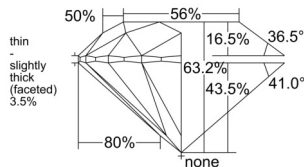

GIA®

FACSIMILE

GIA REPORT 7551187801

Verify this report at GIA.edu

GIA NATURAL DIAMOND DOSSIER®

May 06, 2026
GIA Report Number 7551187801
Shape and Cutting Style ..... Round Brilliant
Measurements ..... 5.05 - 5.07 x 3.20 mm

GRADING RESULTS

Carat Weight ..... 0.50 carat
Color Grade ..... D
Clarity Grade S11
Cut Grade ..... Excellent

ADDITIONAL GRADING INFORMATION

Polish ..... Excellent
Symmetry ..... Excellent
Fluorescence ..... None
Clarity Characteristics ..... Crystal, Indented Natural
Inscription(s): GIA 7551187801

PROPORTIONS

Profile to actual proportions