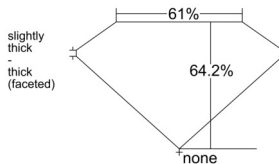

GIA®

FACSIMILE

GIA REPORT 7551183209

Verify this report at GIA.edu

GIA NATURAL DIAMOND DOSSIER®

May 05, 2026
GIA Report Number 7551183209
Shape and Cutting Style ..... Oval Brilliant
Measurements ..... 6.55 x 4.67 x 2.99 mm

GRADING RESULTS

Carat Weight ..... 0.60 carat
Color Grade ..... E
Clarity Grade VS1

ADDITIONAL GRADING INFORMATION

Polish ..... Excellent
Symmetry ..... Very Good
Fluorescence ..... None
Clarity Characteristics ..... Feather
Inscription(s): GIA 7551183209

PROPORTIONS

Profile not to actual proportions

GRADING SCALES

GIA COLOR SCALE		GIA CLARITY SCALE			
COLORLESS	D	VERY VERY SLIGHTLY INCLUDED	FLAWLESS		
	E		INTERNALLY FLAWLESS		
	F	VERY SLIGHTLY INCLUDED	VS₁		
	G		VS₂		
	H		VS₁		
	NEAR COLORLESS	I	SLIGHTLY INCLUDED	VS₂	
		J		SI₁	
		FAINT	K	INCLUDED	SI₂
			L		I₁
			M		I₂
VERT LIGHT	N	INCLUDED	I₃		
	O				
	P				
	Q				
	R				
LIGHT	S				
	T				
	U				
	V				
	W				
	X				
	Y				
	Z