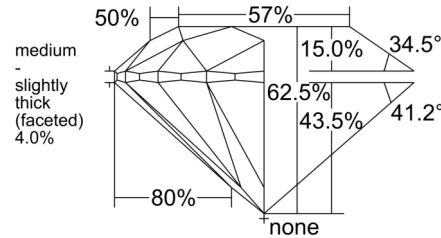

GIA NATURAL DIAMOND GRADING REPORT

May 05, 2026
 GIA Report Number 7551181741
 Shape and Cutting Style Round Brilliant
 Measurements 8.20 - 8.26 x 5.15 mm

GRADING RESULTS

Carat Weight 2.15 carat
 Color Grade D
 Clarity Grade VVS1
 Cut Grade Excellent

ADDITIONAL GRADING INFORMATION

Polish Excellent
 Symmetry Excellent
 Fluorescence None
 Inscription(s): GIA 7551181741

PROPORTIONS

CLARITY CHARACTERISTICS

KEY TO SYMBOLS*

- Pinpoint

* Red symbols denote internal characteristics (inclusions). Green or black symbols denote external characteristics (blemishes). Diagram is an approximate representation of the diamond, and symbols shown indicate type, position, and approximate size of clarity characteristics. All clarity characteristics may not be shown. Details of finish are not shown.