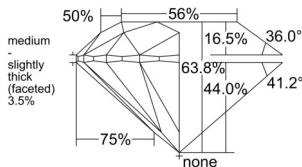

GIA®

FACSIMILE

GIA REPORT 7551177876

Verify this report at GIA.edu

GIA NATURAL DIAMOND DOSSIER®

May 05, 2026
GIA Report Number 7551177876
Shape and Cutting Style ..... Round Brilliant
Measurements ..... 5.57 - 5.64 x 3.58 mm

GRADING RESULTS

Carat Weight ..... 0.70 carat
Color Grade ..... E
Clarity Grade VS2
Cut Grade ..... Excellent

ADDITIONAL GRADING INFORMATION

Polish ..... Excellent
Symmetry ..... Very Good
Fluorescence ..... None
Clarity Characteristics..... Cloud, Crystal, Feather
Inscription(s): GIA 7551177876

PROPORTIONS

Profile to actual proportions