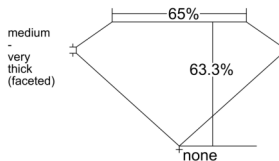

GIA®

FACSIMILE

GIA REPORT 7551175804

Verify this report at GIA.edu

GIA NATURAL DIAMOND DOSSIER®

May 05, 2026
GIA Report Number 7551175804
Shape and Cutting Style ..... Pear Brilliant
Measurements ..... 8.33 x 5.25 x 3.32 mm

GRADING RESULTS

Carat Weight ..... 0.90 carat
Color Grade ..... E
Clarity Grade VS1

ADDITIONAL GRADING INFORMATION

Polish ..... Excellent
Symmetry ..... Excellent
Fluorescence ..... Strong Blue
Clarity Characteristics..... Cloud, Crystal, Feather, Pinpoint
Inscription(s): GIA 7551175804

PROPORTIONS

Profile not to actual proportions

GRADING SCALES

GIA COLOR SCALE		GIA CLARITY SCALE			
COLORLESS	D	VERY VERY SLIGHTLY INCLUDED	FLAWLESS		
	E		INTERNALLY FLAWLESS		
	F	VERY SLIGHTLY INCLUDED	VVS₁		
	G		VVS₂		
	H		VS₁		
	NEAR COLORLESS	I	SLIGHTLY INCLUDED	VS₂	
		J		SI₁	
		FAINT	K	INCLUDED	SI₂
			L		I₁
			M		I₂
VERT LIGHT	N	LIGHT	I₃		
	O				
	P				
	Q				
	R