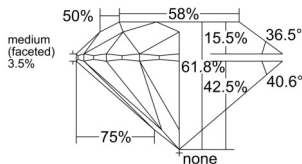

GIA®

FACSIMILE

GIA REPORT 7551149704

Verify this report at GIA.edu

GIA NATURAL DIAMOND DOSSIER®

May 02, 2026
GIA Report Number 7551149704
Shape and Cutting Style ..... Round Brilliant
Measurements ..... 5.08 - 5.11 x 3.15 mm

GRADING RESULTS

Carat Weight ..... 0.50 carat
Color Grade ..... K
Clarity Grade VS1
Cut Grade ..... Excellent

ADDITIONAL GRADING INFORMATION

Polish ..... Excellent
Symmetry ..... Excellent
Fluorescence ..... Faint
Clarity Characteristics ..... Crystal, Cloud
Inscription(s): GIA 7551149704

PROPORTIONS

Profile to actual proportions

GRADING SCALES

GIA COLOR SCALE	GIA CLARITY SCALE	GIA CUT SCALE	
D	FLAWLESS	EXCELLENT	
E	INTERNALLY FLAWLESS		
F		VVS₁	VERY GOOD
G	VVS₂		
H	VS₁	GOOD	
I	VS₂		
J	SI₁	FAIR	
K	SI₂		
L	I₁	POOR	
M	I₂		
N	I₃		
O			
P			
Q			
R			
S			
T			
U			
V			
W			
X			
Y			
Z