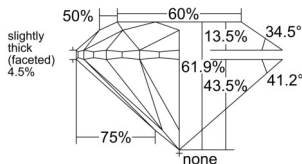

GIA®

FACSIMILE

GIA NATURAL DIAMOND DOSSIER®

April 30, 2026
GIA Report Number 7551148107
Shape and Cutting Style ..... Round Brilliant
Measurements ..... 4.76 - 4.79 x 2.96 mm

GRADING RESULTS

Carat Weight ..... 0.42 carat
Color Grade ..... G
Clarity Grade VS1
Cut Grade ..... Excellent

ADDITIONAL GRADING INFORMATION

Polish ..... Excellent
Symmetry ..... Excellent
Fluorescence ..... Faint
Clarity Characteristics ..... Cloud, Pinpoint
Inscription(s): GIA 7551148107

GIA REPORT 7551148107

Verify this report at GIA.edu

PROPORTIONS

Profile to actual proportions