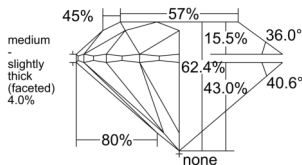

GIA®

FACSIMILE

GIA REPORT

7551138616

Verify this report at GIA.edu

GIA NATURAL DIAMOND DOSSIER®

April 29, 2026
GIA Report Number 7551138616
Shape and Cutting Style ..... Round Brilliant
Measurements ..... 5.37 - 5.41 x 3.36 mm

GRADING RESULTS

Carat Weight ..... 0.61 carat
Color Grade ..... G
Clarity Grade VVS1
Cut Grade ..... Excellent

ADDITIONAL GRADING INFORMATION

Polish ..... Excellent
Symmetry ..... Excellent
Fluorescence ..... None
Clarity Characteristics ..... Pinpoint, Cloud, Feather
Inscription(s): GIA 7551138616

PROPORTIONS

Profile to actual proportions