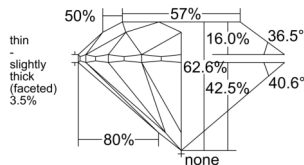

GIA®

FACSIMILE

GIA REPORT 7551135628

Verify this report at GIA.edu

GIA NATURAL DIAMOND DOSSIER®

May 04, 2026
GIA Report Number 7551135628
Shape and Cutting Style ..... Round Brilliant
Measurements ..... 5.63 - 5.66 x 3.53 mm

GRADING RESULTS

Carat Weight ..... 0.70 carat
Color Grade ..... D
Clarity Grade VS1
Cut Grade ..... Very Good

ADDITIONAL GRADING INFORMATION

Polish ..... Excellent
Symmetry ..... Excellent
Fluorescence ..... Medium Blue
Clarity Characteristics..... Crystal, Needle, Pinpoint
Inscription(s): GIA 7551135628

PROPORTIONS

GRADING SCALES

GIA COLOR SCALE

COLORLESS	D
	E
	F
	G
	H
	I
	J
NEAR COLORLESS	K
	L
Faint	M
	N
	O
	P
	R
	S
	T
	U
	V
	W
	X
	Y
Light	Z

GIA CLARITY SCALE

FLAWLESS	INTERNAL FLAWLESS	
		EXCELLENT
VERY VERY SLIGHTLY INCLUDED	VVS₁	
	VVS₂	
VERY SLIGHTLY INCLUDED	VS₁	
	VS₂	
SLIGHTLY INCLUDED	SI₁	
	SI₂	
INCLUDED	I₁	
	I₂	
	I₃	

GIA CUT SCALE

EXCELLENT
VERY GOOD
GOOD
FAIR
POOR