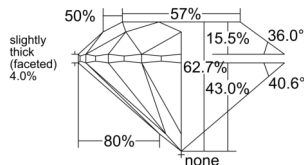

GIA®

FACSIMILE

GIA REPORT 7551135558

Verify this report at GIA.edu

GIA NATURAL DIAMOND DOSSIER®

May 04, 2026
GIA Report Number 7551135558
Shape and Cutting Style ..... Round Brilliant
Measurements ..... 5.32 - 5.36 x 3.35 mm

GRADING RESULTS

Carat Weight ..... 0.60 carat
Color Grade ..... F
Clarity Grade VS1
Cut Grade ..... Excellent

ADDITIONAL GRADING INFORMATION

Polish ..... Excellent
Symmetry ..... Very Good
Fluorescence ..... None
Clarity Characteristics ..... Cloud
Inscription(s): GIA 7551135558

PROPORTIONS

Profile to actual proportions

GRADING SCALES

GIA COLOR SCALE

COLOURESS	D
	E
	F
	G
	H
	I
	J
NEAR COLOURESS	K
	L
FAIN	M
	N
	O
	P
	Q
	R
	S
	T
	U
	V
	W
	X
	Y
LIGHT	Z

GIA CLARITY SCALE

VERY VERY SLIGHTLY INCLUDED	FLAWLESS
	INTERNALLY FLAWLESS
VERY SLIGHTLY INCLUDED	VVS₁
	VVS₂
SLIGHTLY INCLUDED	VS₁
	VS₂
INCLUDED	SI₁
	SI₂
	I₁
	I₂
	I₃

GIA CUT SCALE

EXCELLENT
VERY GOOD
GOOD
FAIR
POOR