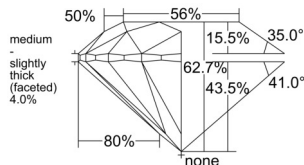

GIA®

FACSIMILE

GIA REPORT

7551126120

Verify this report at GIA.edu

GIA NATURAL DIAMOND DOSSIER®

April 27, 2026
GIA Report Number 7551126120
Shape and Cutting Style ..... Round Brilliant
Measurements ..... 5.04 - 5.08 x 3.18 mm

GRADING RESULTS

Carat Weight ..... 0.50 carat
Color Grade ..... G
Clarity Grade VS1
Cut Grade ..... Excellent

ADDITIONAL GRADING INFORMATION

Polish ..... Excellent
Symmetry ..... Excellent
Fluorescence ..... None
Clarity Characteristics ..... Crystal, Pinpoint
Inscription(s): GIA 7551126120

PROPORTIONS

GRADING SCALES

GIA COLOR SCALE

COLORLESS	D
	E
	F
	G
	H
	I
	J
NEAR COLORLESS	K
	L
FAIN	M
	N
	O
	P
	Q
	R
	S
	T
	U
	V
	W
	X
	Y
LIGHT	Z

GIA CLARITY SCALE

FLAWLESS	INTERNAL FLAWLESS	
		EXCELLENT
VERY VERY SLIGHTLY INCLUDED	VVS₁	
	VVS₂	
VERY SLIGHTLY INCLUDED	VS₁	
	VS₂	
SLIGHTLY INCLUDED	SI₁	
	SI₂	
INCLUDED	I₁	
	I₂	
	I₃	
POOR		

GIA CUT SCALE

EXCELLENT
VERY GOOD
GOOD
FAIR
POOR