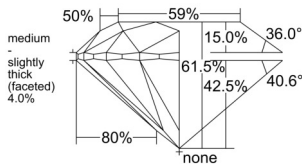

GIA®

FACSIMILE

GIA REPORT

7551122330

Verify this report at GIA.edu

GIA NATURAL DIAMOND DOSSIER®

April 27, 2026
GIA Report Number 7551122330
Shape and Cutting Style ..... Round Brilliant
Measurements ..... 4.70 - 4.74 x 2.90 mm

GRADING RESULTS

Carat Weight ..... 0.40 carat
Color Grade ..... F
Clarity Grade VVS1
Cut Grade ..... Excellent

ADDITIONAL GRADING INFORMATION

Polish ..... Excellent
Symmetry ..... Excellent
Fluorescence ..... Faint
Clarity Characteristics..... Cloud, Pinpoint, Internal Graining
Inscription(s): GIA 7551122330

PROPORTIONS

Profile to actual proportions

GRADING SCALES

GIA COLOR SCALE

COLORLESS	D
	E
	F
	G
	H
	I
	J
NEAR COLORLESS	K
	L
	M
FAIN	N
	O
	P
	Q
VERY LIGHT	R
	S
	T
	U
	V
	W
	X
	Y
LIGHT	Z

GIA CLARITY SCALE

FLAWLESS	INTERNAL FLAWLESS	
		FLAWLESS
VERY VERY SLIGHTLY INCLUDED	VVS₁	
	VVS₂	
VERY SLIGHTLY INCLUDED	VS₁	
	VS₂	
SLIGHTLY INCLUDED	SI₁	
	SI₂	
INCLUDED	I₁	
	I₂	
	I₃	

GIA CUT SCALE

EXCELLENT
VERY GOOD
GOOD
FAIR
POOR