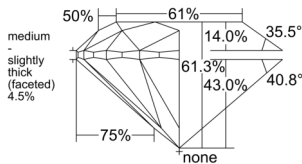

GIA®

FACSIMILE

GIA REPORT 7551122127

Verify this report at GIA.edu

GIA NATURAL DIAMOND DOSSIER®

April 27, 2026
GIA Report Number 7551122127
Shape and Cutting Style ..... Round Brilliant
Measurements ..... 5.37 - 5.41 x 3.30 mm

GRADING RESULTS

Carat Weight ..... 0.60 carat
Color Grade ..... E
Clarity Grade VS1
Cut Grade ..... Excellent

ADDITIONAL GRADING INFORMATION

Polish ..... Excellent
Symmetry ..... Excellent
Fluorescence ..... Medium Blue
Clarity Characteristics..... Crystal, Indented Natural, Pinpoint
Inscription(s): GIA 7551122127

PROPORTIONS

Profile to actual proportions