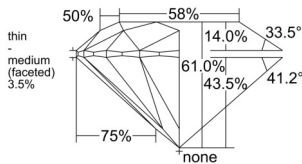

GIA®

FACSIMILE

GIA REPORT 7551119776

Verify this report at GIA.edu

GIA NATURAL DIAMOND DOSSIER®

April 27, 2026
GIA Report Number 7551119776
Shape and Cutting Style ..... Round Brilliant
Measurements ..... 4.34 - 4.36 x 2.66 mm

GRADING RESULTS

Carat Weight ..... 0.30 carat
Color Grade ..... H
Clarity Grade VVS2
Cut Grade ..... Excellent

ADDITIONAL GRADING INFORMATION

Polish ..... Excellent
Symmetry ..... Excellent
Fluorescence ..... Faint
Clarity Characteristics ..... Cavity
Inscription(s): GIA 7551119776

PROPORTIONS

Profile to actual proportions

GRADING SCALES

GIA COLOR SCALE

COLORESS	D
	E
	F
	G
	H
	I
	J
NEAR COLORESS	K
	L
FAIN	M
	N
	O
	P
	Q
VERY LIGHT	R
	S
	T
	U
	V
	W
	X
	Y
LIGHT	Z

GIA CLARITY SCALE

FLAWLESS	INTERNAL FLAWLESS	
		FLAWLESS
VERY VERY SLIGHTLY INCLUDED	VVS₁	
	VVS₂	
VERY SLIGHTLY INCLUDED	VS₁	
	VS₂	
SLIGHTLY INCLUDED	SI₁	
	SI₂	
INCLUDED	I₁	
	I₂	
	I₃	

GIA CUT SCALE

EXCELLENT
VERY GOOD
GOOD
FAIR
POOR